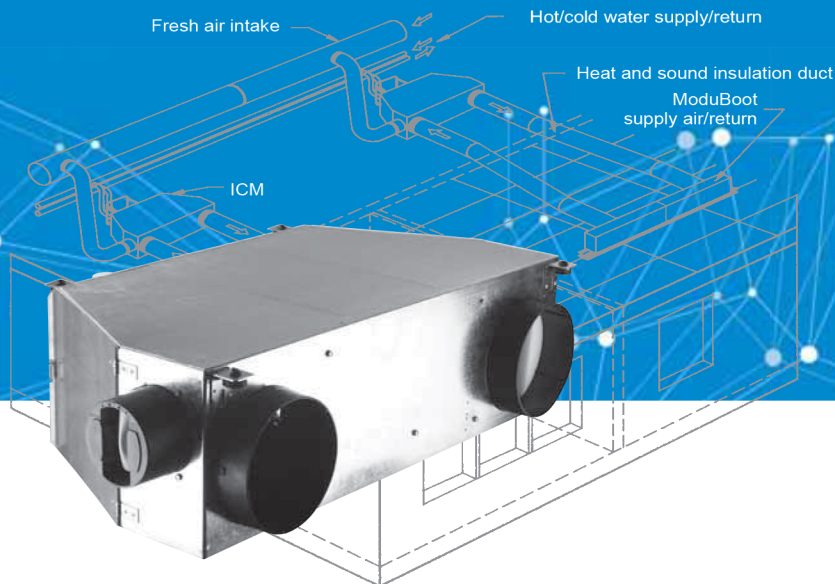

LOW-CONSUMPTION INDIVIDUAL COMFORT MODULE FOR VARIABLE AIR VOLUME SYSTEMS

All-in-one offer: minimal installation costs thanks to factory-tested and -fitted options

Easy integration into a centralised zone

Very low sound level

Available static pressure: 100 to 350 Pa

42BJ ICM LEC

Cooling capacity 0.5-6 kW
Heating capacity 0.5-12.2 kW

The Carrier 42BJ ICM (Individual Comfort Module) is a compact air conditioning system available in 3 sizes, designed for conditioning rooms measuring 25 to 50 m².